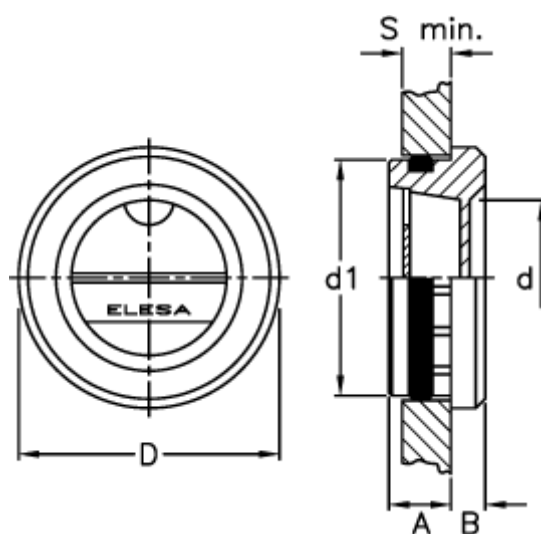

Article number: 2311011401

Description: E+G Oil level indicator push-fit
HE.17

Measures

A = 6.5

B = 3.0

d = 9

D = 18

d1 = $\text{Ø}17 \text{ H}11 +0,110 \text{ 0}$